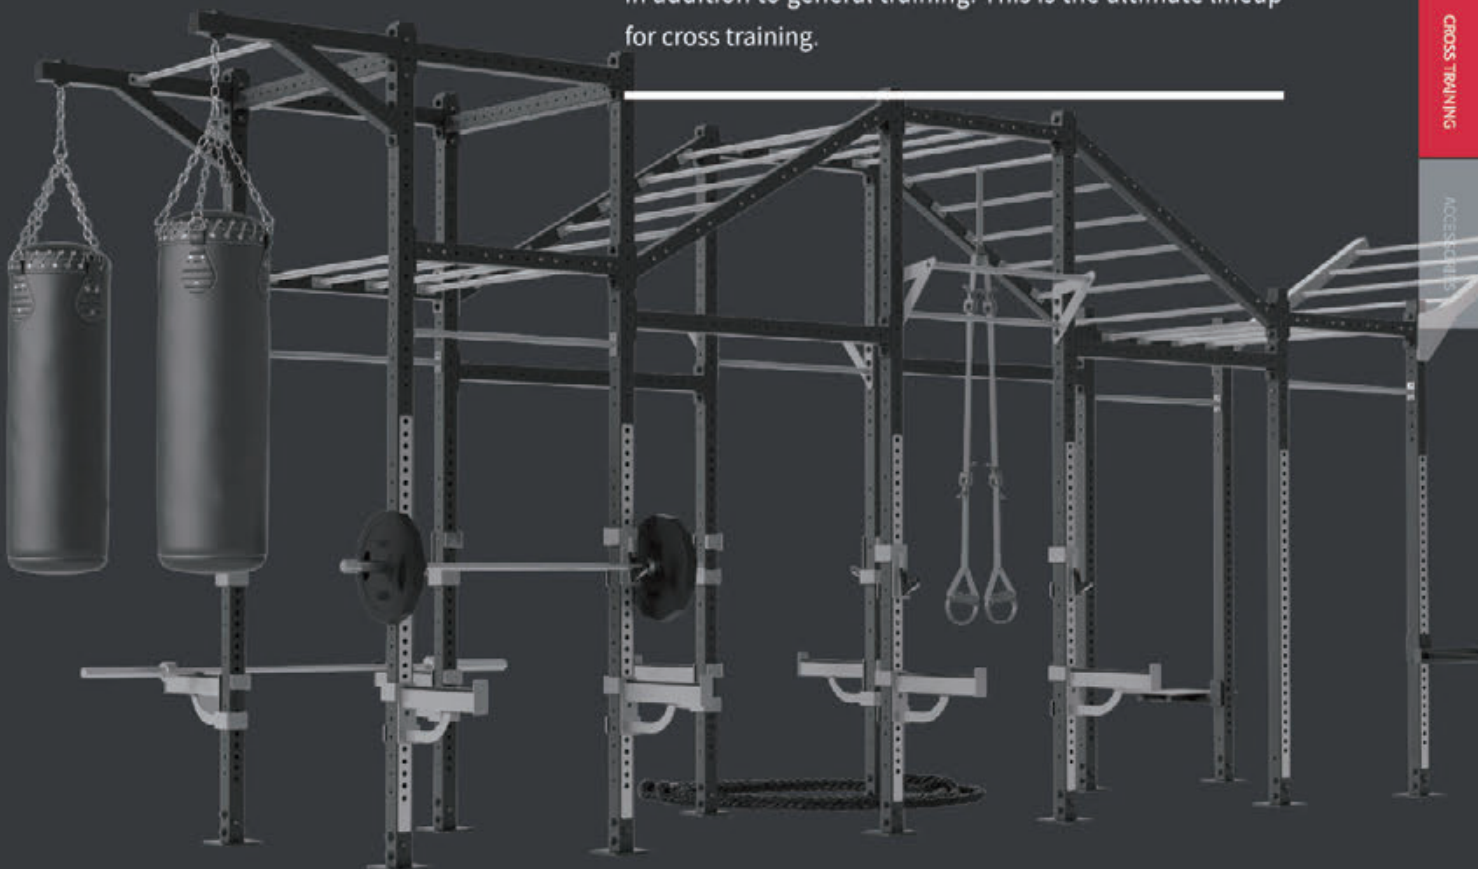

CROSS TRAINING

CLASSIC RIG

EVCT-0204

Arm Color

Size 272.4"W×64.4"D×137.8"H

Weight 1675.5lb

Includes

- Bench station×4 • Boxing unit×4 • Pull-up station×10
- dip stand×1 • Box jump platform×1
- Ball target board×4 • Monkey bar×1