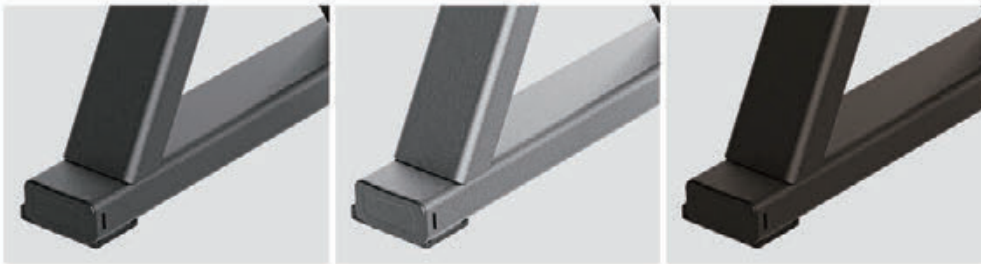

Size

55.3"W×75.4"D×13.9"H

Weight

264.6lb

COLOR VARIATIONS

Frame Color

Black

Silver