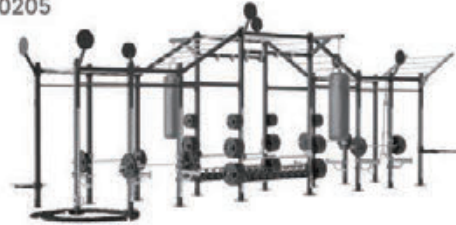

TOWER

EVCT-0205

Arm Color

Size 429.1"W×64.4"D×137.4"H

Weight 1330.7lb

Includes

- Bench station×4 • Boxing unit×2
- Pull-up station×8 • Box jump platform×1
- Plate rack×12 • Ball rack×2 • Kettlebell rack×2
- Monkey bar×1 • Ball target board×8 • Dip stand×1

*Plates, Olympic bars, etc. are not included.