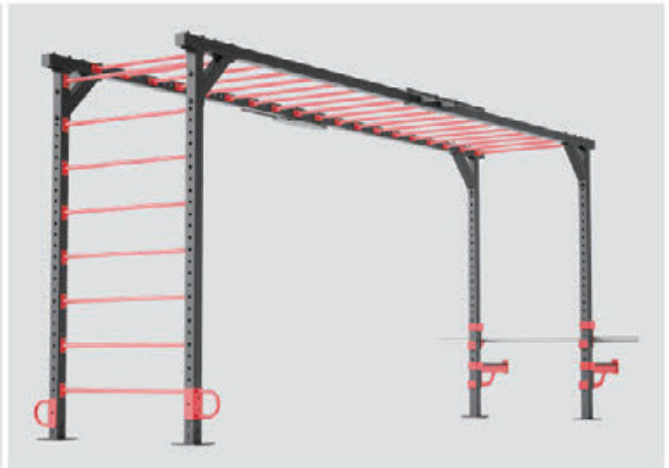

COLOR VARIATIONS

Arm Color

Red