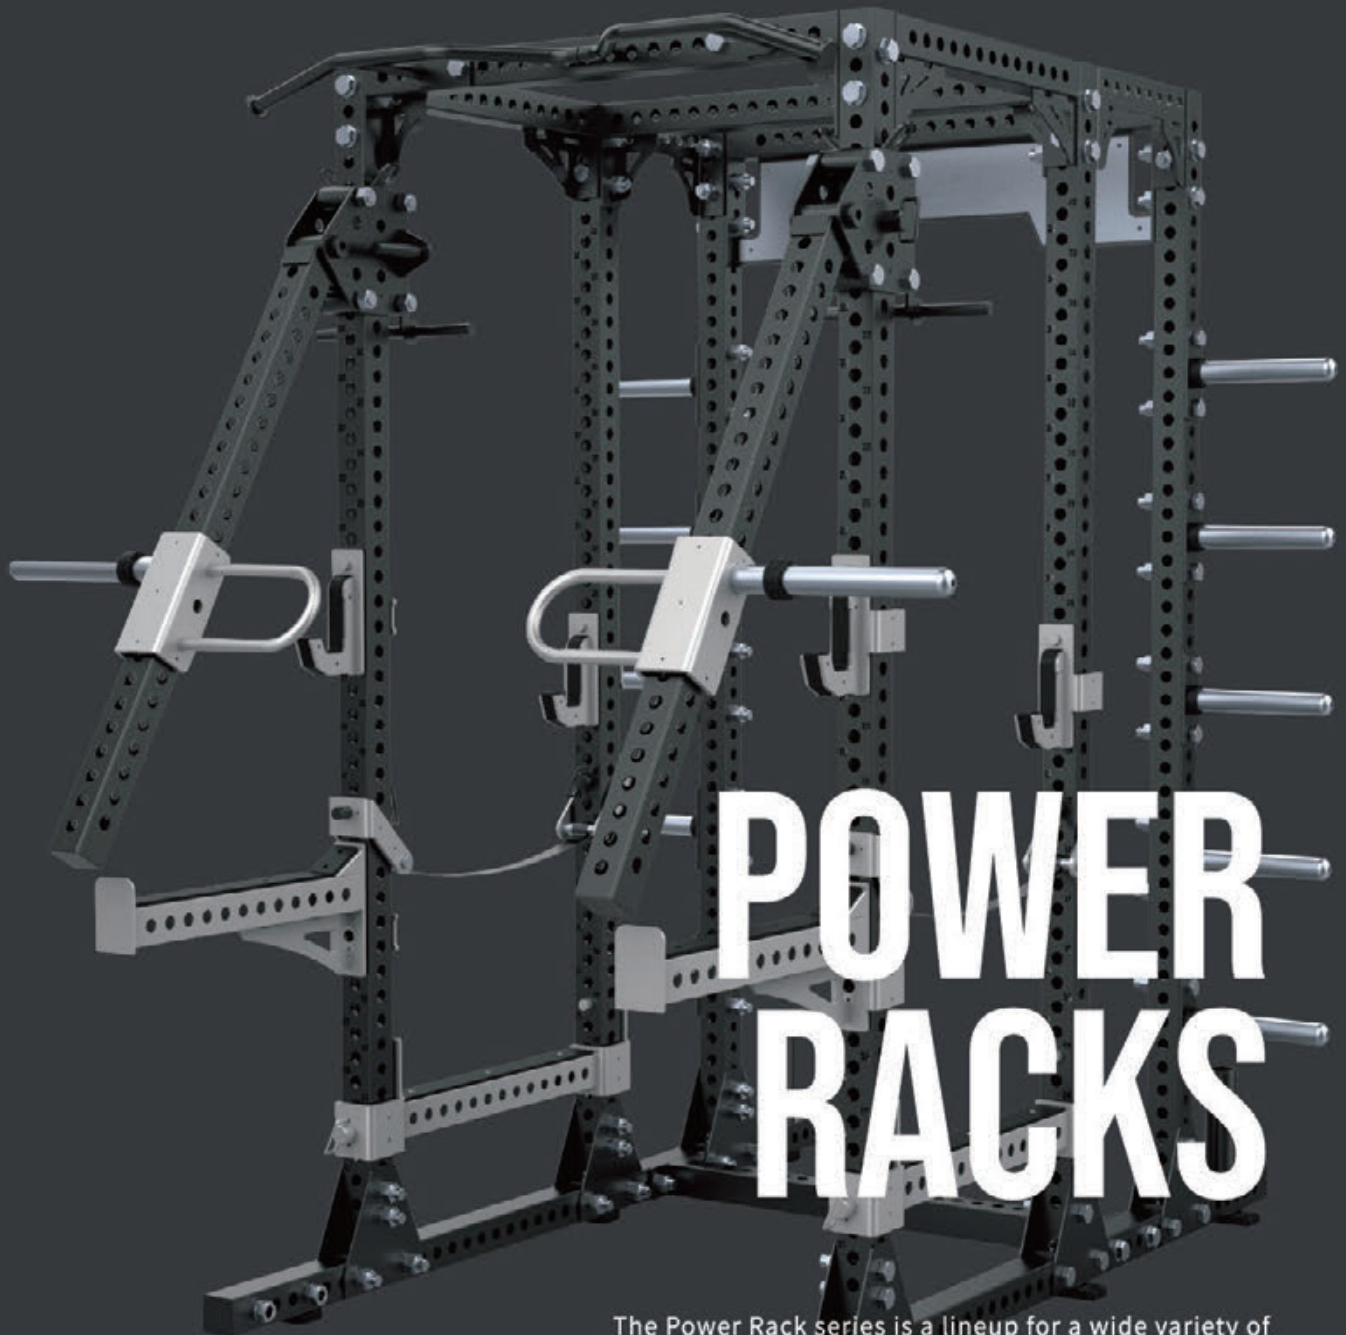

Black

Brown

Red Brown

Mocha Brown

*Color may not be specified depending on the model.

*Mocha Brown Cushion is only compatible with Mocha Brown Frame.

POWER RACKS

The Power Rack series is a lineup for a wide variety of exercises in a limited space. The Power Racks are robust and durable enough to withstand hard training with high weights, including the BIG 3 of “Bench Press,” “Squat,” and “Deadlift. A variety of racks are available, including multi-racks ideal for personal and home gyms, as well as racks for open gyms.