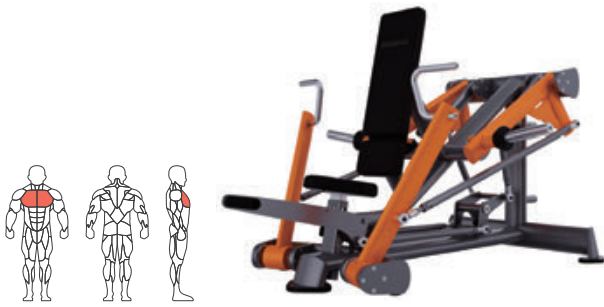

PLATE LOADED

SUPER DECLINED CHEST PRESS

EVP-T005

Arm Color

Size

86.6"W×64.1"D×52.4"H

Weight

518.1lb