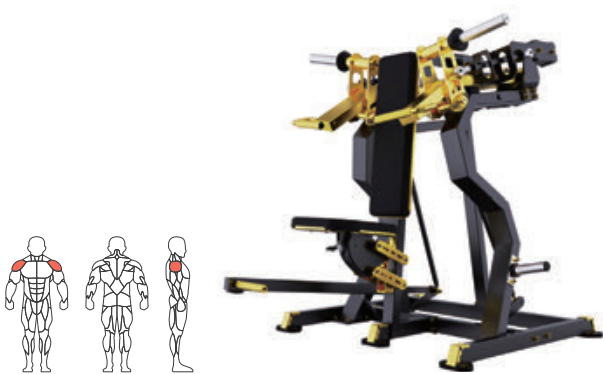

SHOULDER PRESS

EVP-Z035

Arm Color

Size

61.2"W×72.0"D×67.5"H

Weight

617.3lb