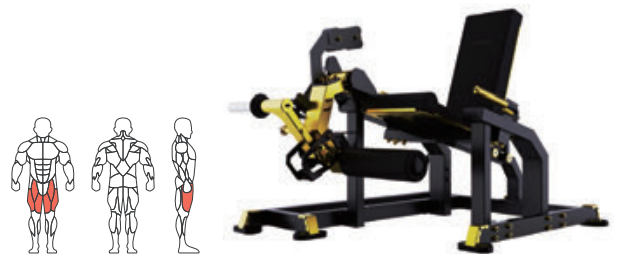

LEG EXTENSION

EVP-Z061

Arm Color

Size

59.8"W×50.6"D×46.0"H

Weight

407.9lb