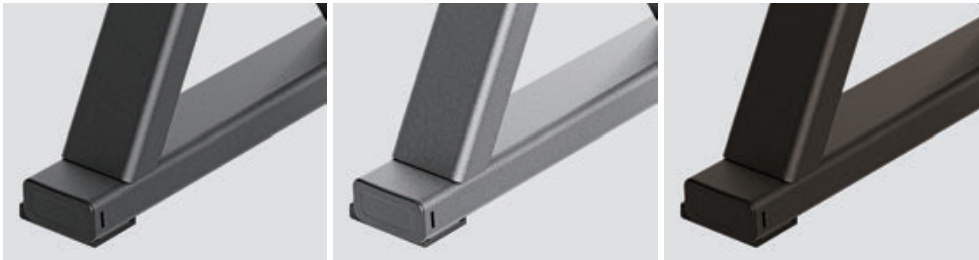

Size

55.3"W×75.4"D×13.9"H

Weight

264.6lb

COLOR VARIATIONS

Frame Color

Black

Silver