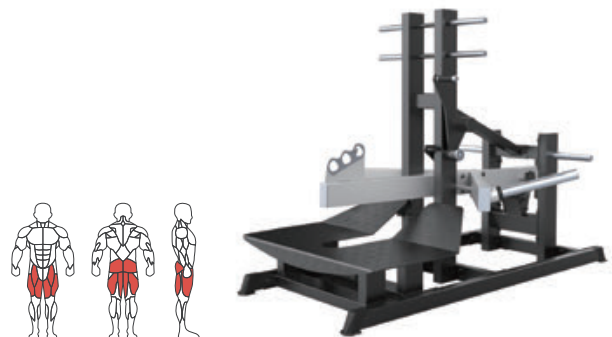

BELT SQUAT

EVP-D001

Arm Color

Size

80.9"W×66.5"D×57.5"H

Weight

401.2lb