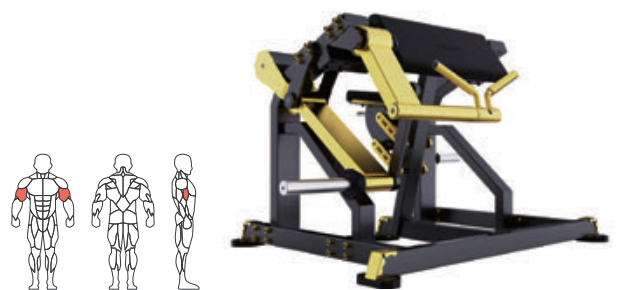

BICEPS CURL

EVP-Z070

Arm Color

Size

63.4"W×46.5"D×40.7"H

Weight

374.8lb