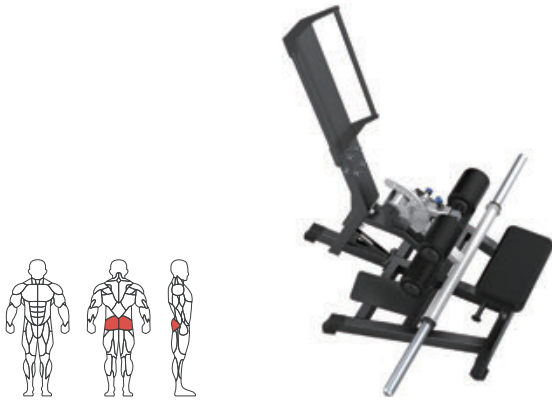

STANDING HIP THRUST

EVP-D605

Arm Color

Size 51.3"W×62.6"D×56.7"H

Weight 209.4lb