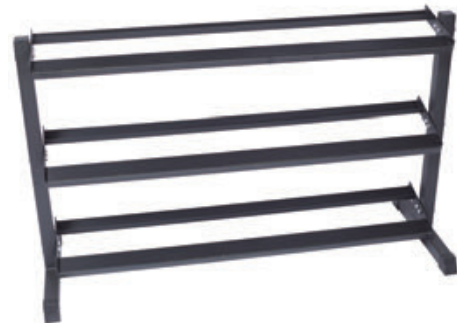

ACCESSORIES RACK

EVA-0607

Size	25.2"W×24.0"D×41.3"H
Weight	77.2lb
Load Capacity	110.2lb

VERTICAL DUMBBELL RACK

EVA-0608

Size	19.3"W×20.5"D×49.2"H
Weight	39.7lb
Load Capacity	330.7lb

HEX DUMBBELL RACK

EVA-0613