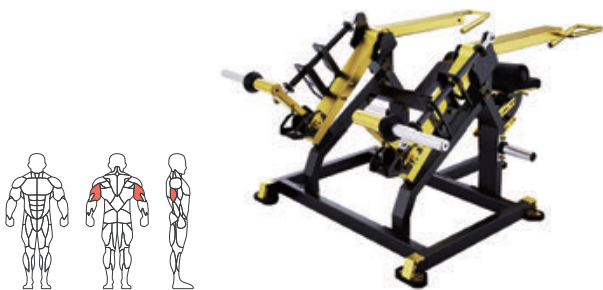

SEATED DIP

EVP-Z065

Arm Color

Size

71.5"W×66.9"D×41.3"H

Weight

396.8lb