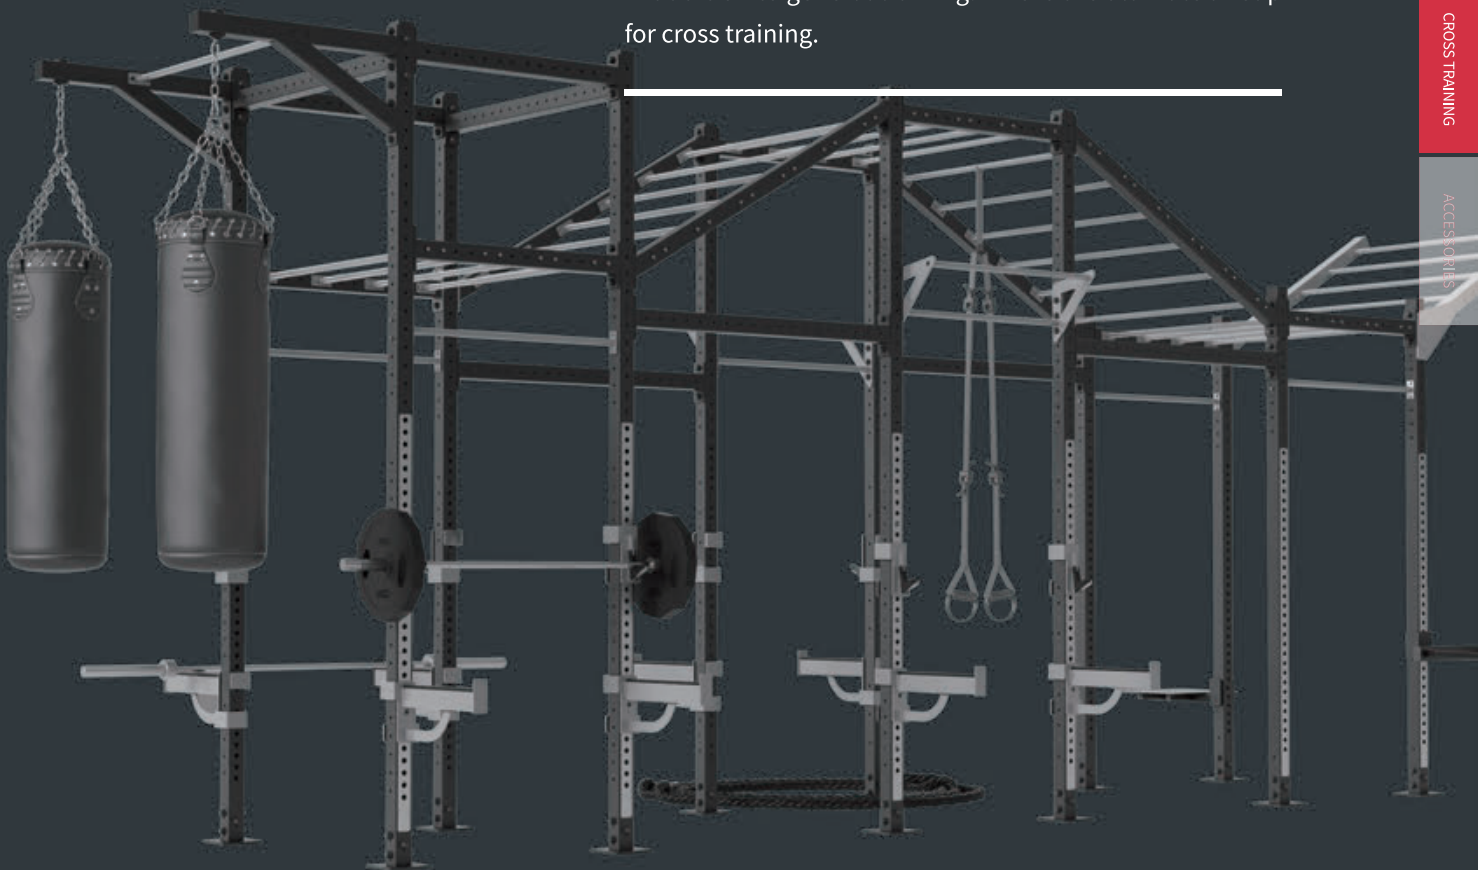

*Color may not be specified depending on the model.

*Mocha Brown Cushion is only compatible with Mocha Brown Frame.

CROSS TRAINING

The Cross Training Series is a large scale product designed to allow multiple users to perform typical training exercises such as bench press, squats, and deadlifts at the same time. The Cross Training Series includes units that can be equipped with monkey bars, sandbags, and other equipment, allowing for a wide variety of training activities in addition to general training. This is the ultimate lineup for cross training.