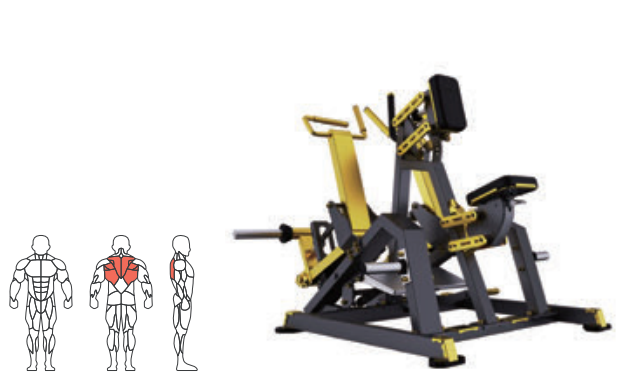

Size

59.1"W×58.1"D×73.6"H

Weight

606.3lb

ROW

EVP-Z030

Arm Color

Size